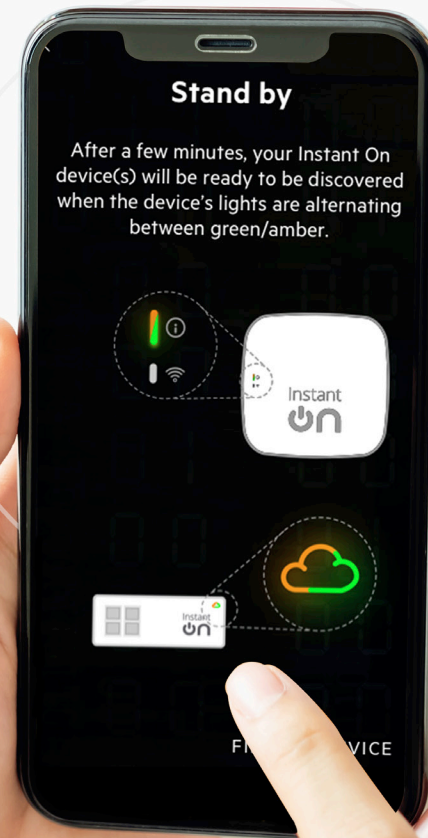

Advance security to keep your business safe

AN AFFORDABLE SOLUTION

No recurring costs for subscriptions or licenses

Meet the mobile app

Network setup, management, and monitoring has never been so easy. With Instant On, all it takes is an iOS- or Android-enabled smart device and you're ready to go. Just imagine: Complete control of your network from the palm of your hand.

SEE THE BIG PICTURE FROM
THE PALM OF YOUR HAND

RETAIL

- Designed for today's digital transition
- Easy to set up and manage

1930 8G CLASS 4 POE 2SFP

AP11

The in-store experience.

For retailers, network connectivity and security are critical for operations. Providing fluid Point-of-Sale (PoS) systems, payroll, inventory control, and guest access is must for growing businesses. The in-store network is vital to staff and shoppers alike—just watch what happens when it stops working.

The Aruba Instant On AP11 and Instant On 1930 8-ports switches are perfect for the small boutique, real estate office, or a promising dental practice. You get a cost-effective, easy-to-manage Wi-Fi solution that's built to support the mobile, IoT, and security demands of today's busy commercial environment. The Aruba Instant On 1930 8- and 24-port switches are perfect for powering devices like surveillance cameras and PoS terminals.